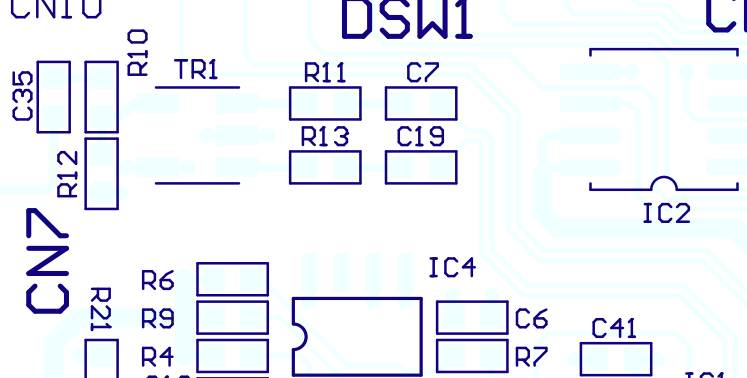

Title **Matrix display controller**

Size: A4 Author: Lorenzo Bolla

Revision: 1.2

Date: 15/06/2016 Time: 09:42:14

Sheet 1 of 2

Note:

Tecnoroll BMB s.r.l.  
Via Olona n. 9  
21040 Veduggio Olona (VA)  
ITALIA

U2

LED Matrix Controller

www.futurashop.it

www.open-electronics.org

By IW2EAX

CN8

DSW2

CN3

DSW3

5V

5V

GND

+5V Power