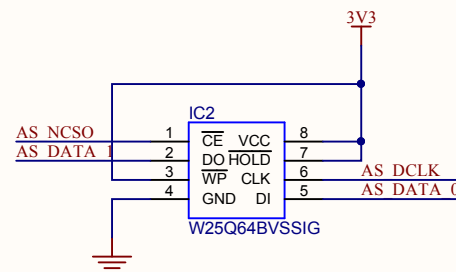

Title **Matrix display controller**

Size: A4 Author: Lorenzo Bolla

Revision: 1.2

Date: 15/06/2016 Time: 09:42:14

Sheet 1 of 2

Note:

Tecnoroll BMB s.r.l.  
Via Olona n. 9  
21040 Veduggio Olona (VA)  
ITALIA

Tecnoroll BMB s.r.l.

LED Matrix Controller  
www.futurashop.it  
www.open-electronics.org

By IW2EAX

CN10

DSW1

CN4

CN6

CN7