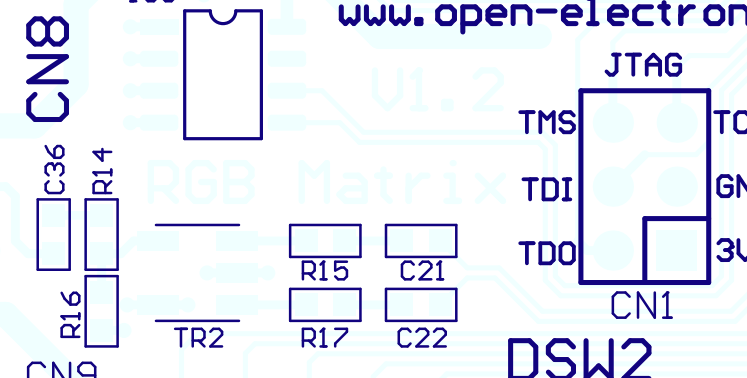

U2

LED Matrix Controller

www.futurashop.it

www.open-electronics.org

By IW2EAX

CN8

DSW2

CN3

DSW3

5V

5V

GND

+5V Power