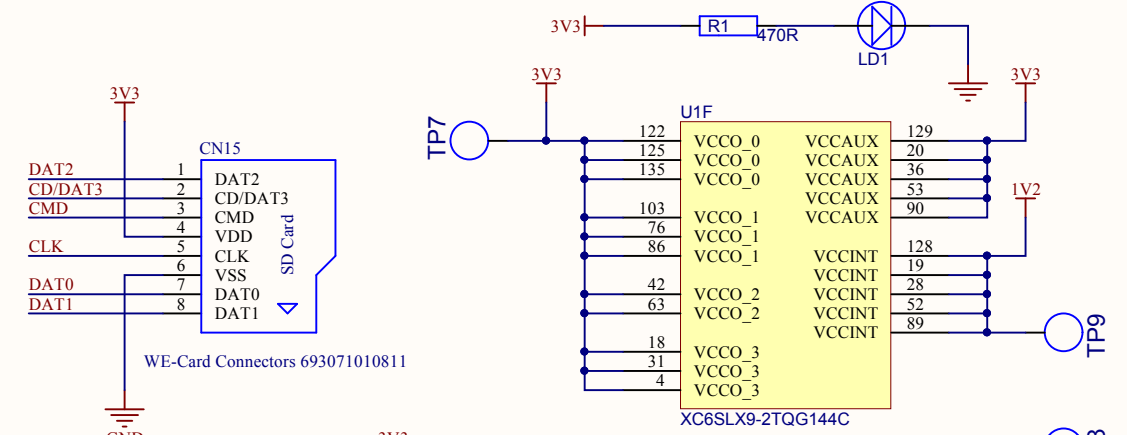

Title **Matrix display controller**

Size: A4 Author: Lorenzo Bolla

Revision: 1.2

Date: 15/06/2016 Time: 09:42:14

Sheet 1 of 2

Note:

Tecnoroll BMB s.r.l.  
Via Olona n. 9  
21040 Veduggio Olona (VA)  
ITALIA

Tecnoroll BMB s.r.l.

LED Matrix Controller  
www.futurashop.it  
www.open-electronics.org

By IW2EAX

CN10

DSW1

CN4

CN6

CN7

DSW3

5V

5V

GND

+5V Power