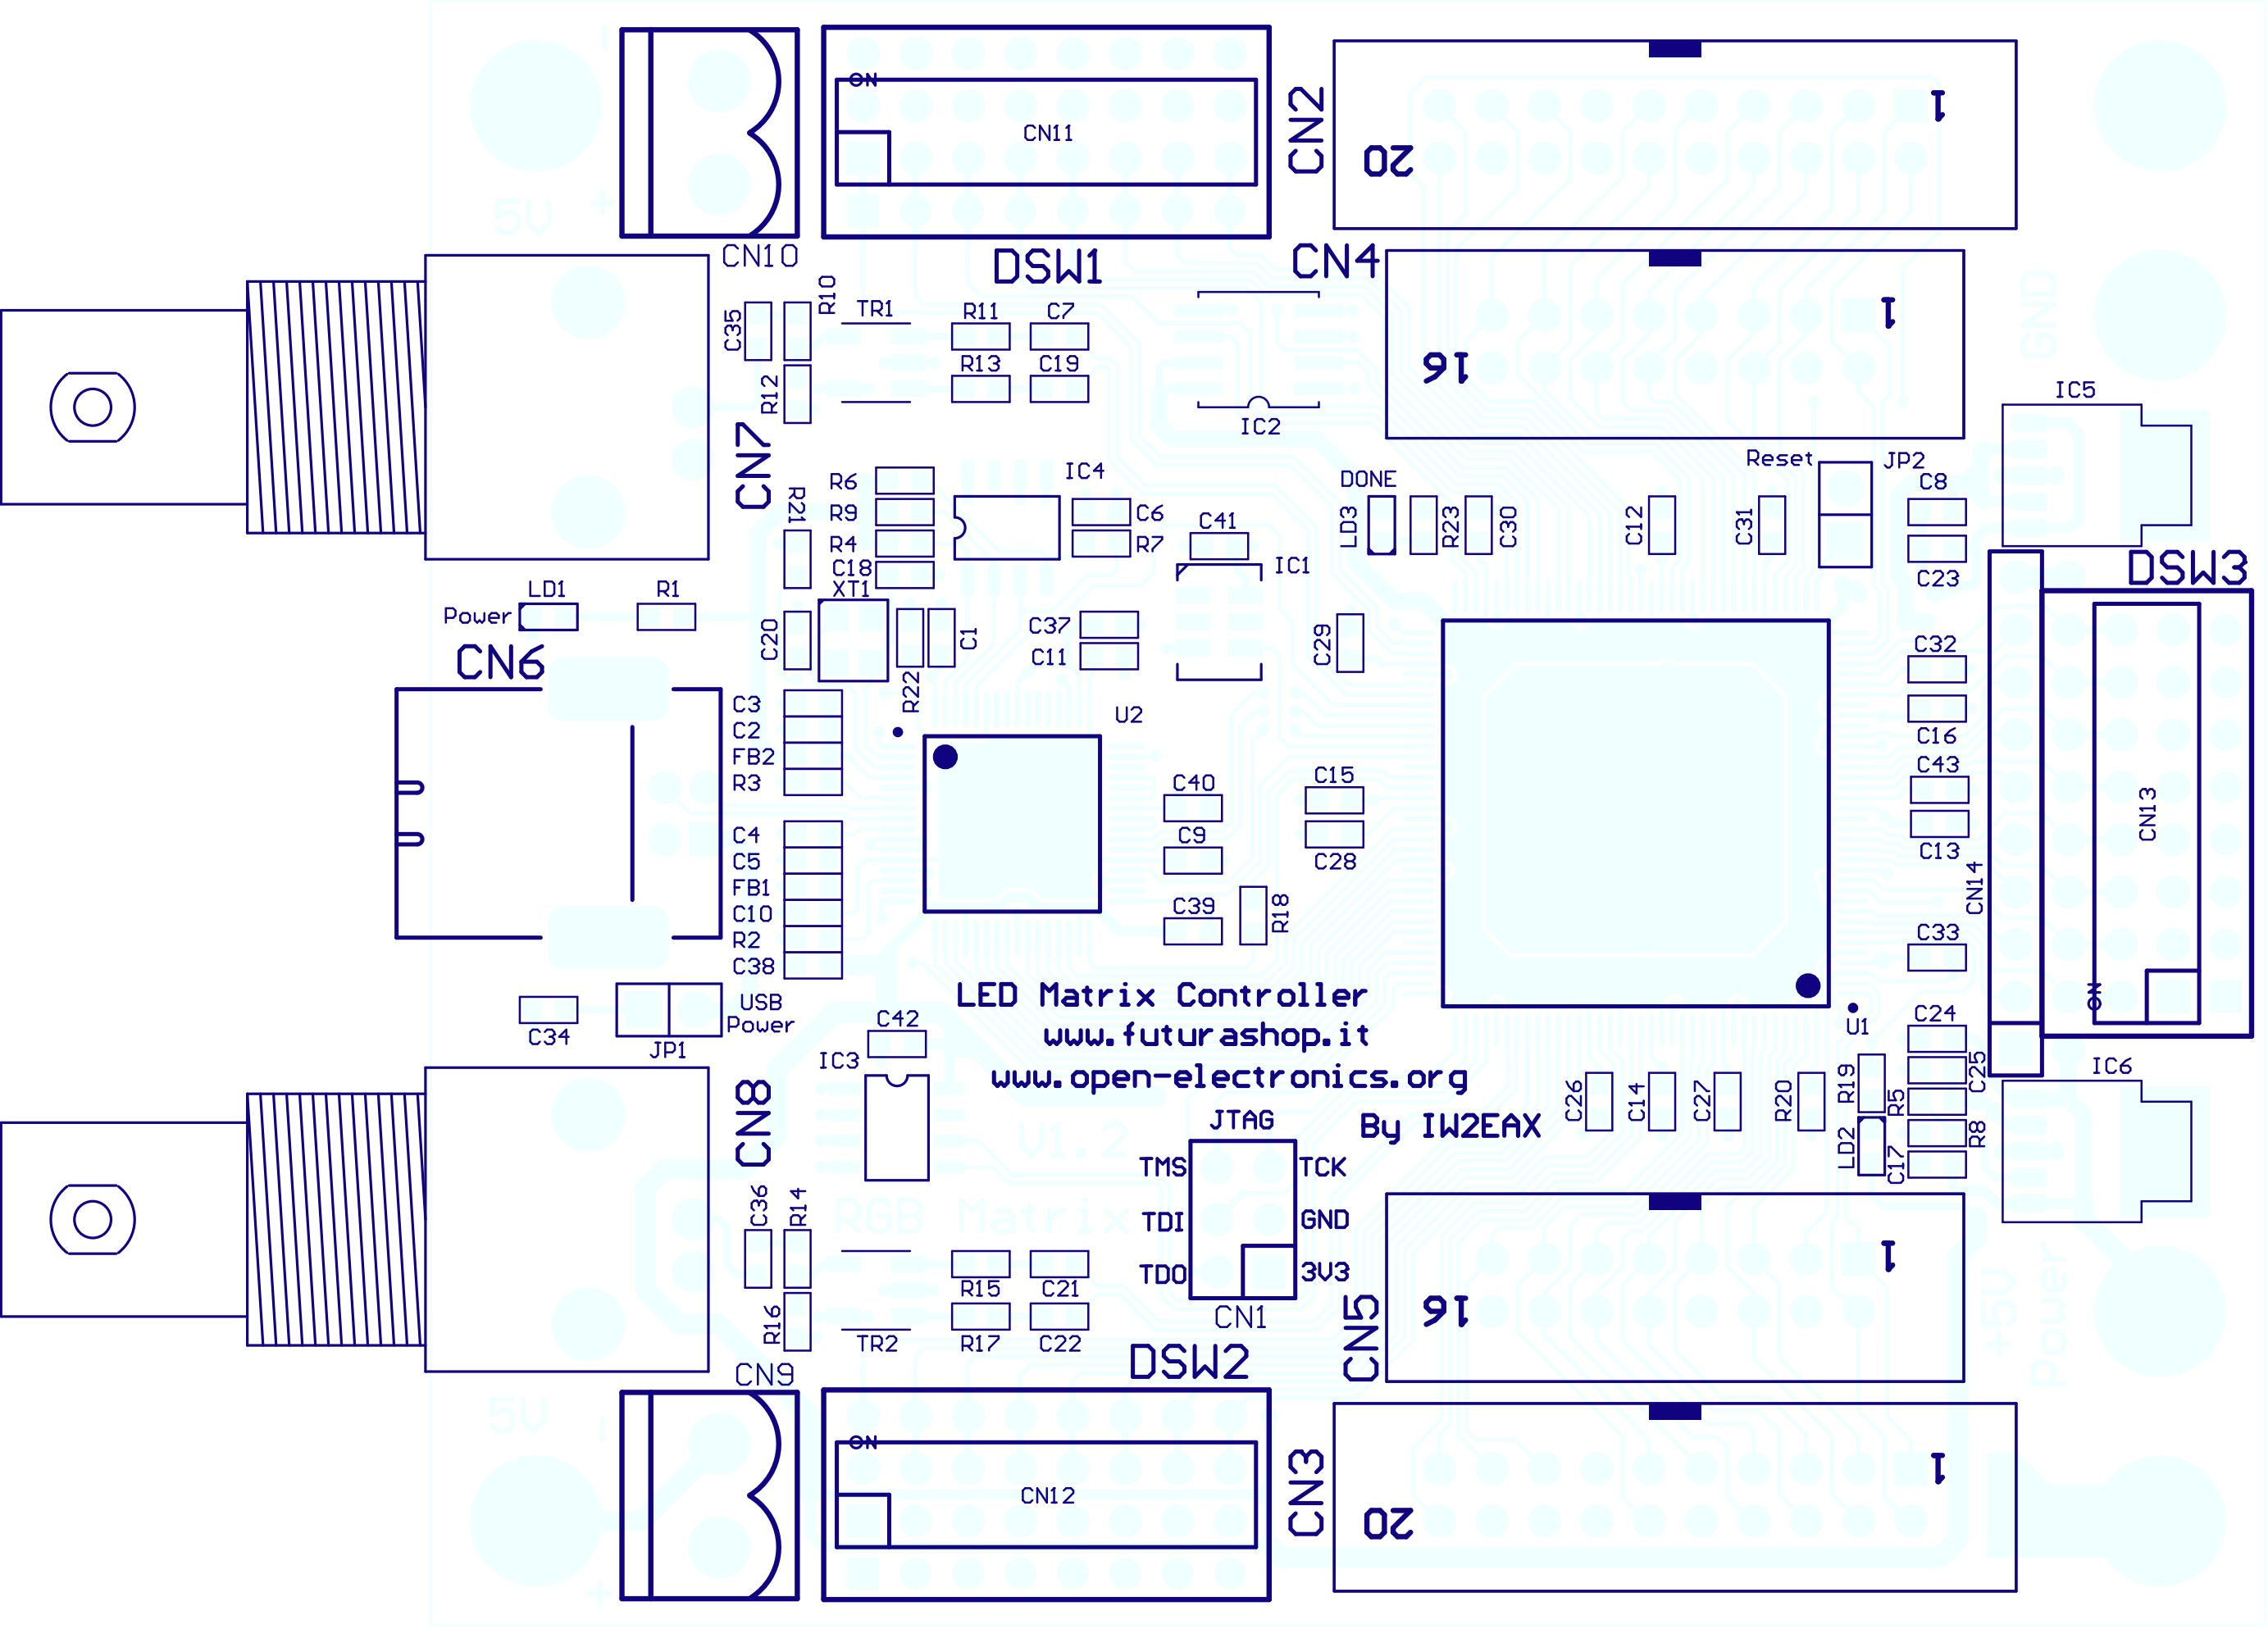

Title **Matrix display controller**

Size: A4 Author: Lorenzo Bolla

Revision: 1.2

Date: 15/06/2016 Time: 09:42:14

Sheet 1 of 2

Note:

Tecnoroll BMB s.r.l.  
Via Olona n. 9  
21040 Veduggio Olona (VA)  
ITALIA

Tecnoroll BMB s.r.l.

LED Matrix Controller  
www.futurashop.it  
www.open-electronics.org

By IW2EAX

CN10

DSW1

CN4

CN6

CN7

DSW3

5V

5V

GND

+5V Power