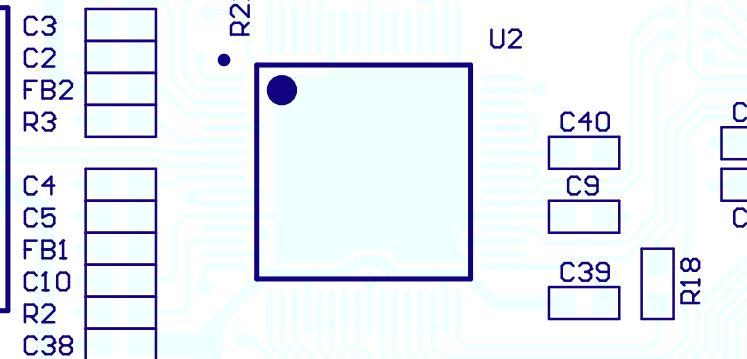

5V

5V

GND

+5V Power