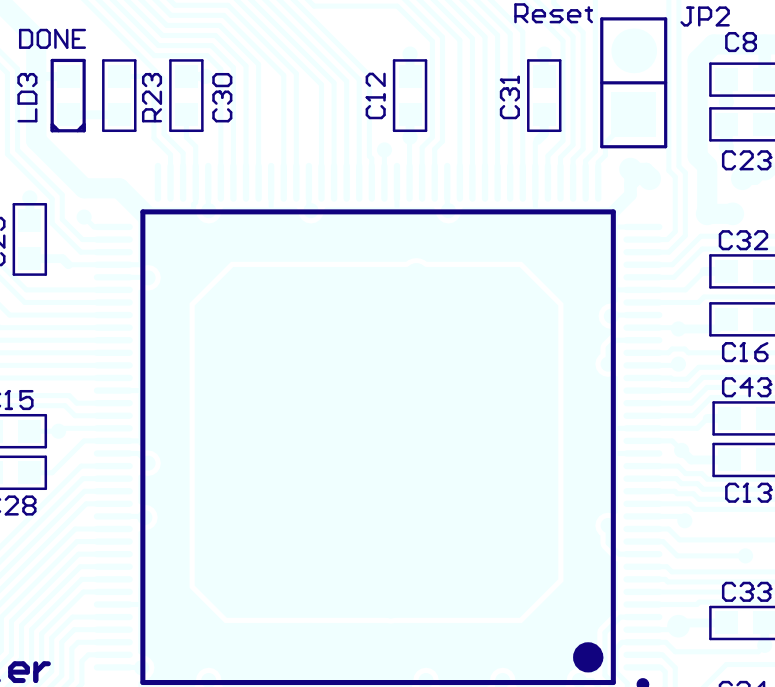

5V

5V

GND

+5V Power