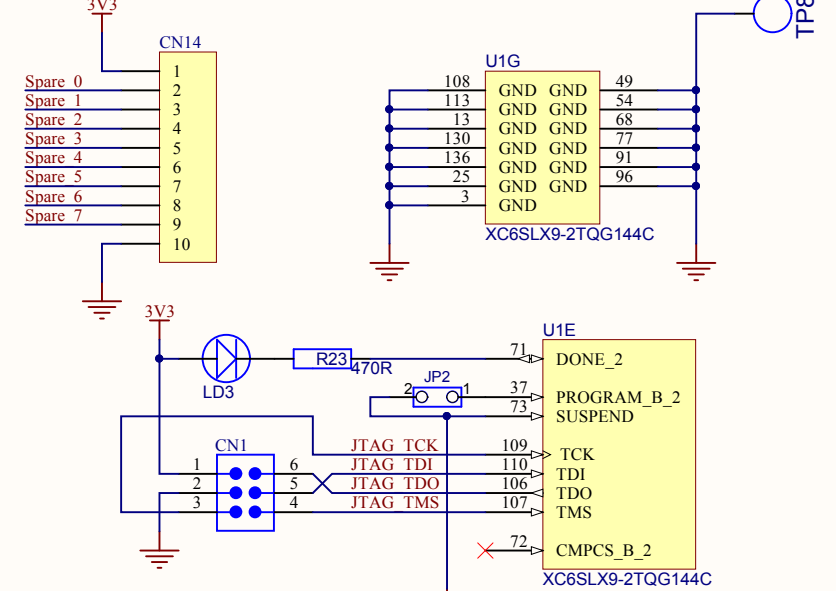

Title **Matrix display controller**

Size: A4 Author: Lorenzo Bolla

Revision: 1.2

Date: 15/06/2016 Time: 09:42:14

Sheet 1 of 2

Note:

Tecnoroll BMB s.r.l.  
Via Olona n. 9  
21040 Veduggio Olona (VA)  
ITALIA

Tecnoroll BMB s.r.l.

LED Matrix Controller  
www.futurashop.it  
www.open-electronics.org

By IW2EAX

CN10

DSW1

CN4

CN6

CN7